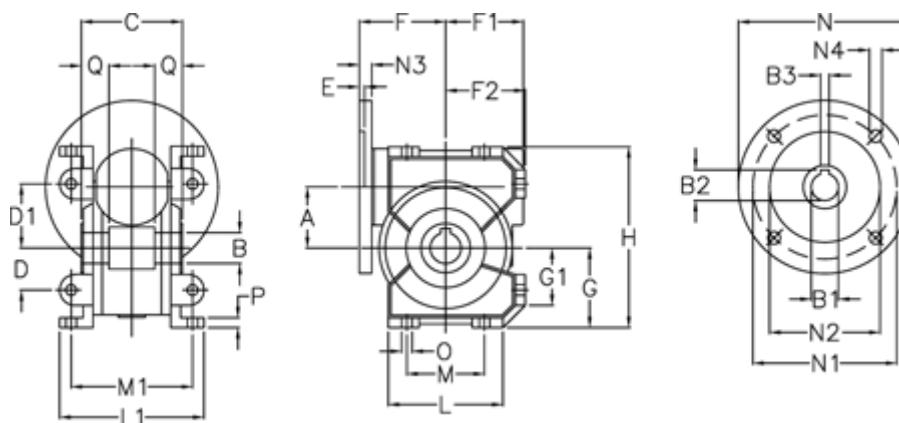

Data Sheet

Article number: 3902030007017

Description: Worm gear
VF 30-U-7-56B5

Measures

A = 30	E = 5.5	L = 75	N4 = 7
B = 14 H7	F = 52	L1 = 81	O = 6.5
B1 E7 = 9	F1 = 46	M = 50	P = 7
B2 = 10.4	F2 = 47	M1 = 66	Q = 20.5
B3 H9 = 3	G = 47	N = 120	
C = 55	G1 = 38	N1 = 100	
D = 28	H = 102	N2 = 80	
D1 = 35	H1 = 83.5	N3 = 7	